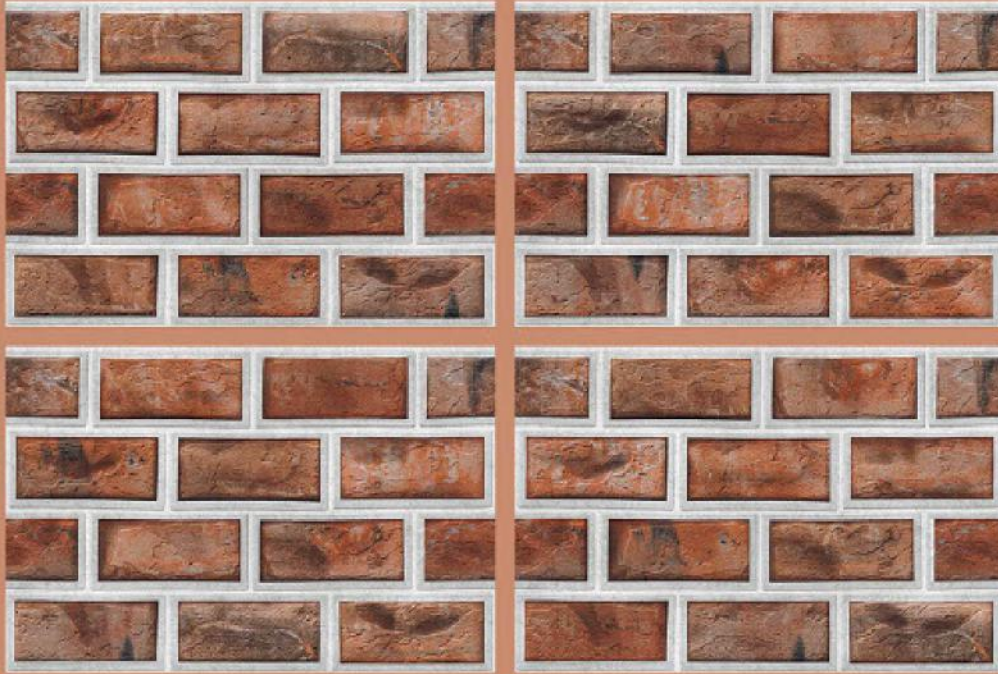

300x450mm

Future

- Fire Resistance
- Eco Friendly
- Random Design
- 100% Waterproof