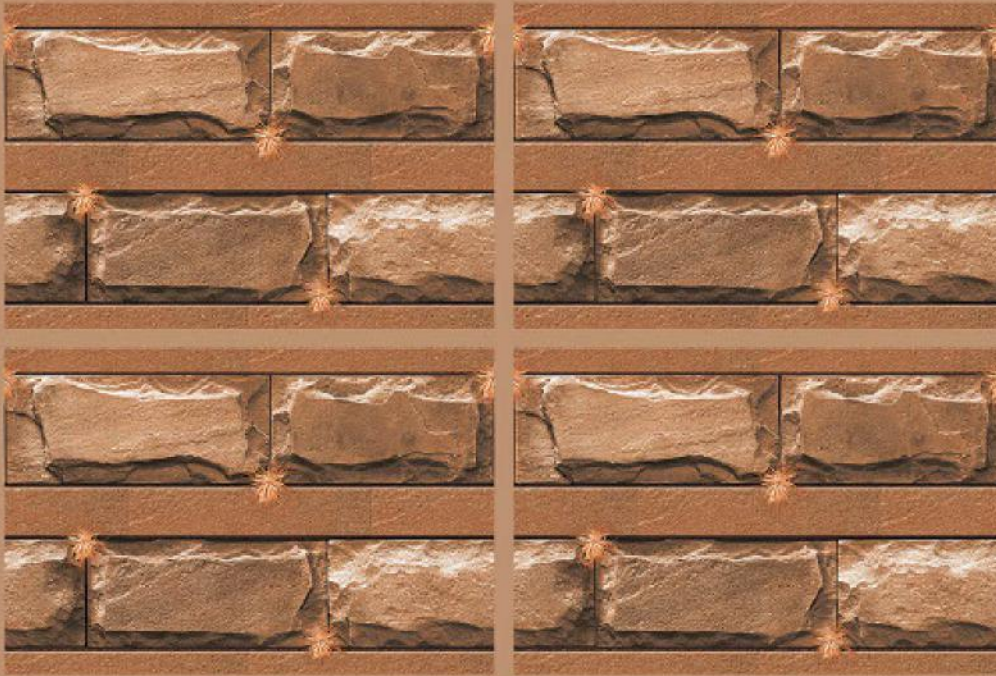

Since 1962

INDIA'S MOST RELIABLE
DESIGNER TILES
& STONE COMPANY

www.thestonepeople.in

300x450mm

Future

-  Fire Resistance
-  Eco Friendly
-  Random Design
-  100% Waterproof

ASTER-01 (MATT)
ASTER-501 (SUGAR)

300x450mm

Future

-  Fire Resistance
-  Eco Friendly
-  Random Design
-  100% Waterproof

ASTER-15 (MATT)
ASTER-515 (SUGAR)

300x450mm

Future

Fire
Resistance

Eco
Friendly

Random
Design

100%
Waterproof

BRICKS-18 (MATT)
BRICKS-518 (SUGAR)

300x450mm

Future

-  Fire Resistance
-  Eco Friendly
-  Random Design
-  100% Waterproof

CHIPS-02 (MATT)
CHIPS-502 (SUGAR)

300x450mm

300x450mm

Future

-  Fire Resistance
-  Eco Friendly
-  Random Design
-  100% Waterproof

CHIPS-12 (MATT)
CHIPS-512 (SUGAR)

300x450mm

Future

Fire
Resistance

Eco
Friendly