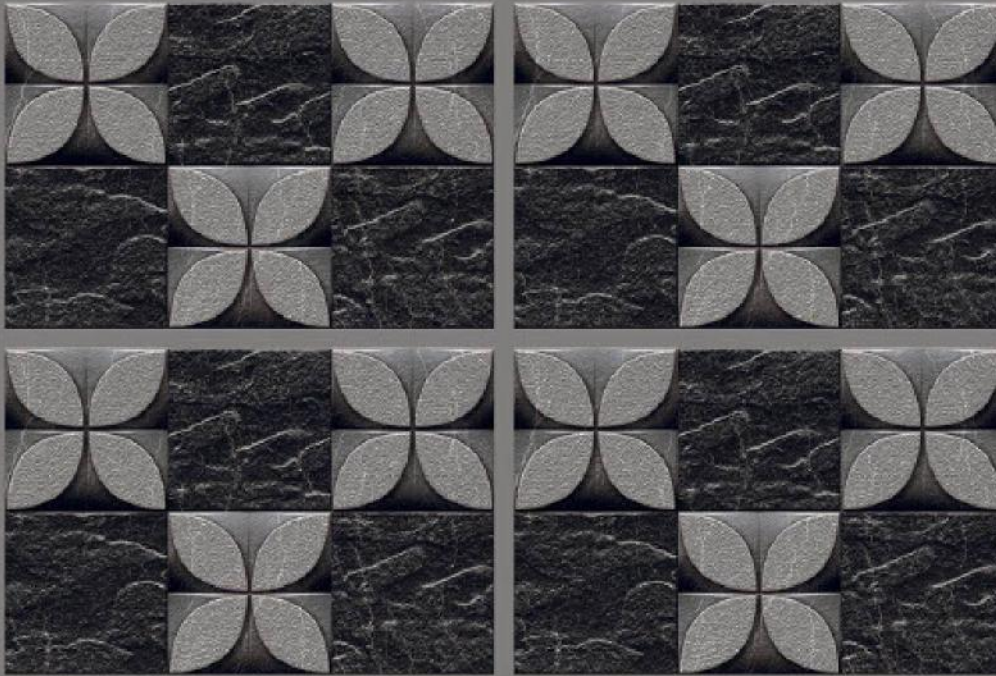

Random
Design

100%
Waterproof

CORAL-03 (MATT)
CORAL-503 (SUGAR)

300x450mm

Future

-  Fire Resistance
-  Eco Friendly
-  Random Design
-  100% Waterproof

FLOWER-05 (MATT)
FLOWER-505 (SUGAR)

300x450mm