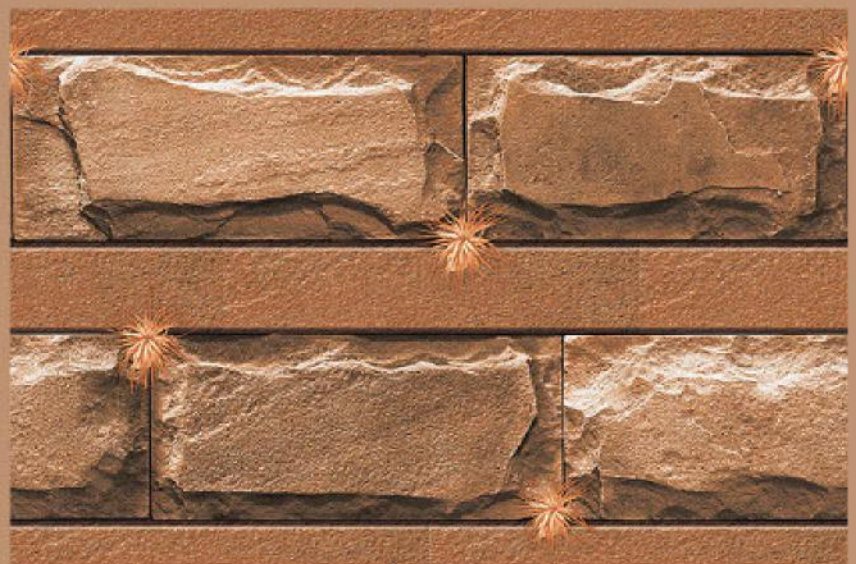

Since 1962

INDIA'S MOST RELIABLE
DESIGNER TILES
& STONE COMPANY

www.thestonepeople.in

300x450mm

Future

-  Fire Resistance
-  Eco Friendly
-  Random Design
-  100% Waterproof

ASTER-01 (MATT)
ASTER-501 (SUGAR)

300x450mm

Future

-  Fire Resistance
-  Eco Friendly
-  Random Design
-  100% Waterproof

ASTER-15 (MATT)
ASTER-515 (SUGAR)

300x450mm

Future

Fire
Resistance

Eco
Friendly

Random
Design

100%
Waterproof

BRICKS-18 (MATT)
BRICKS-518 (SUGAR)

300x450mm

Future

-  Fire Resistance
-  Eco Friendly
-  Random Design
-  100% Waterproof

CHIPS-02 (MATT)
CHIPS-502 (SUGAR)

300x450mm