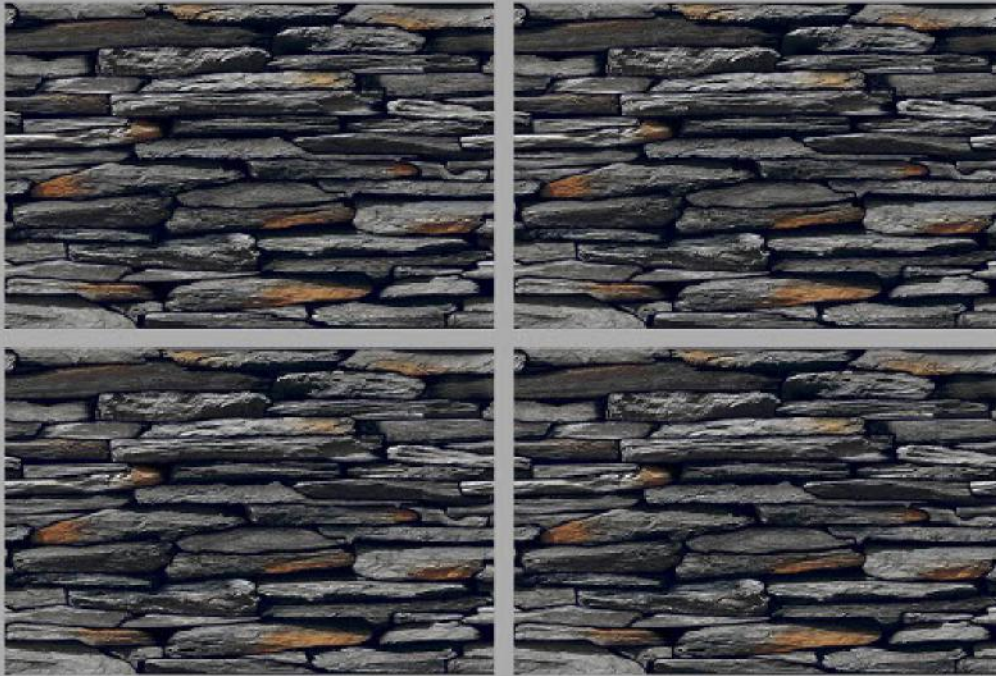

300x450mm

Future

- Fire Resistance
- Eco Friendly
- Random Design
- 100% Waterproof