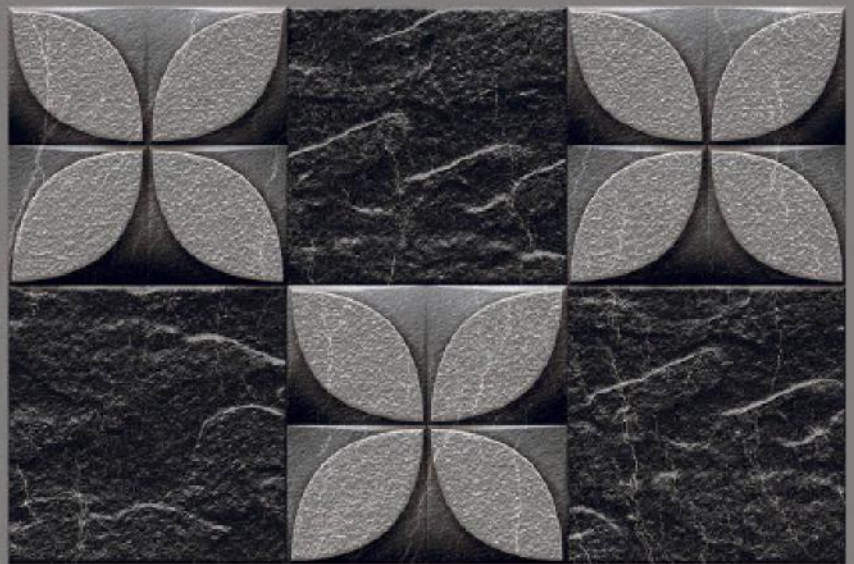

Random
Design

100%
Waterproof

CORAL-03 (MATT)
CORAL-503 (SUGAR)

300x450mm

Future

-  Fire Resistance
-  Eco Friendly
-  Random Design
-  100% Waterproof

FLOWER-05 (MATT)
FLOWER-505 (SUGAR)

300x450mm