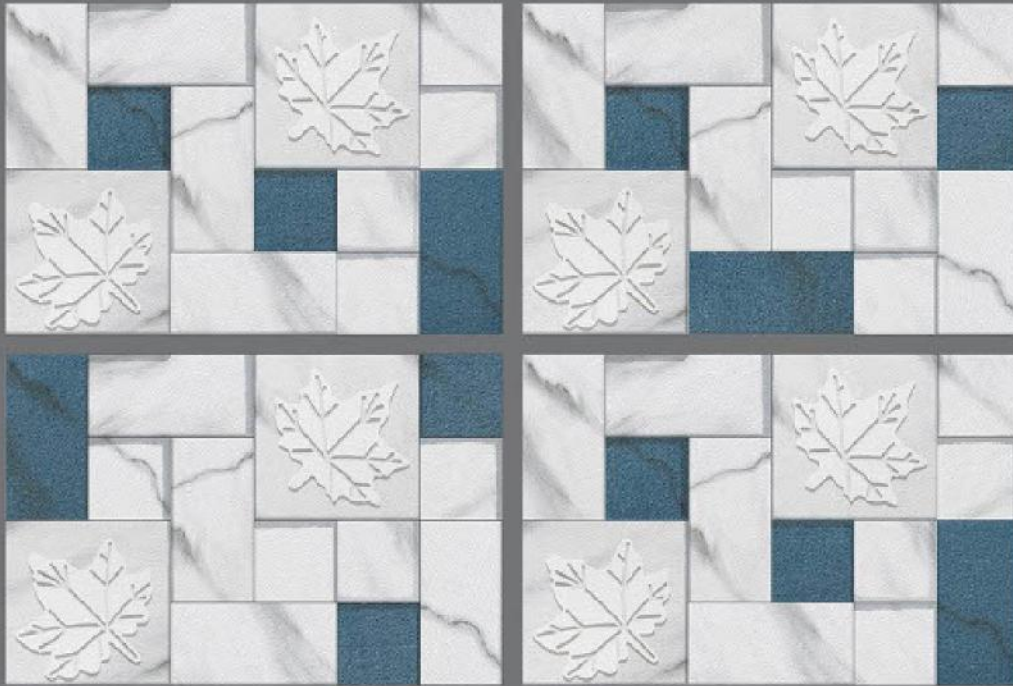

300x450mm

Future

-  Fire Resistance
-  Eco Friendly
-  Random Design
-  100% Waterproof

LEAF-09 (MATT)
LEAF-509 (SUGAR)

300x450mm

Future

-  Fire Resistance
-  Eco Friendly
-  Random Design
-  100% Waterproof