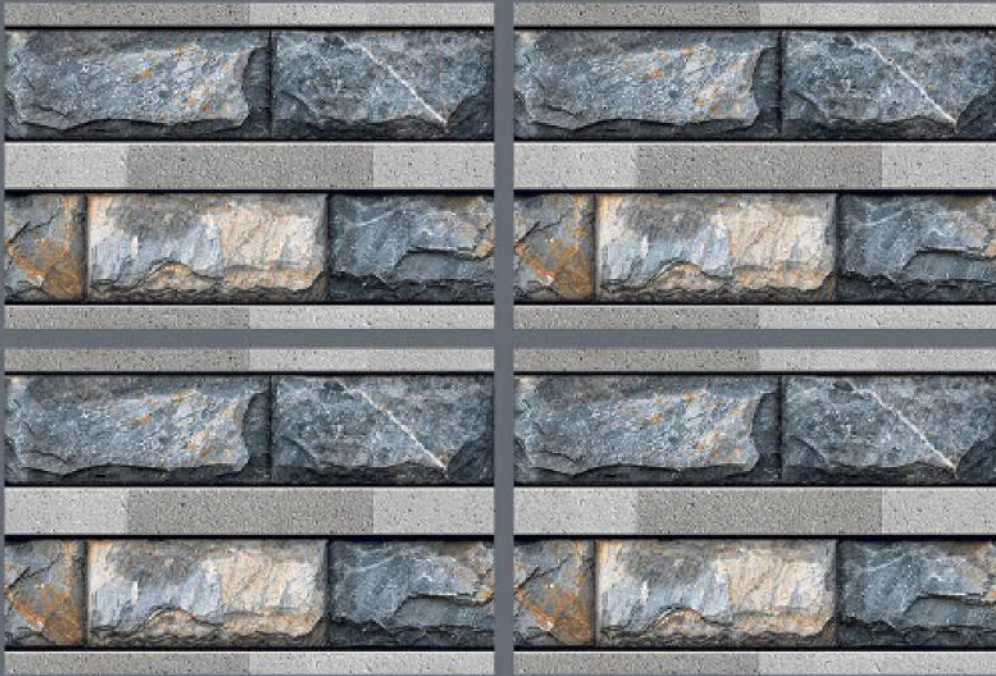

Since 1962

INDIA'S MOST RELIABLE
DESIGNER TILES
& STONE COMPANY

www.thestonepeople.in

300x450mm

Future

-  Fire Resistance
-  Eco Friendly
-  Random Design
-  100% Waterproof

ASTER-01 (MATT)
ASTER-501 (SUGAR)

300x450mm

Future

-  Fire Resistance
-  Eco Friendly
-  Random Design
-  100% Waterproof

ASTER-15 (MATT)
ASTER-515 (SUGAR)

300x450mm

Future

Fire
Resistance

Eco
Friendly

Random
Design

100%
Waterproof

BRICKS-18 (MATT)
BRICKS-518 (SUGAR)

300x450mm

Future

-  Fire Resistance
-  Eco Friendly
-  Random Design
-  100% Waterproof

CHIPS-02 (MATT)
CHIPS-502 (SUGAR)

300x450mm

300x450mm

Future

-  Fire Resistance
-  Eco Friendly
-  Random Design
-  100% Waterproof

CHIPS-12 (MATT)
CHIPS-512 (SUGAR)

300x450mm

Future

Fire
Resistance

Eco
Friendly